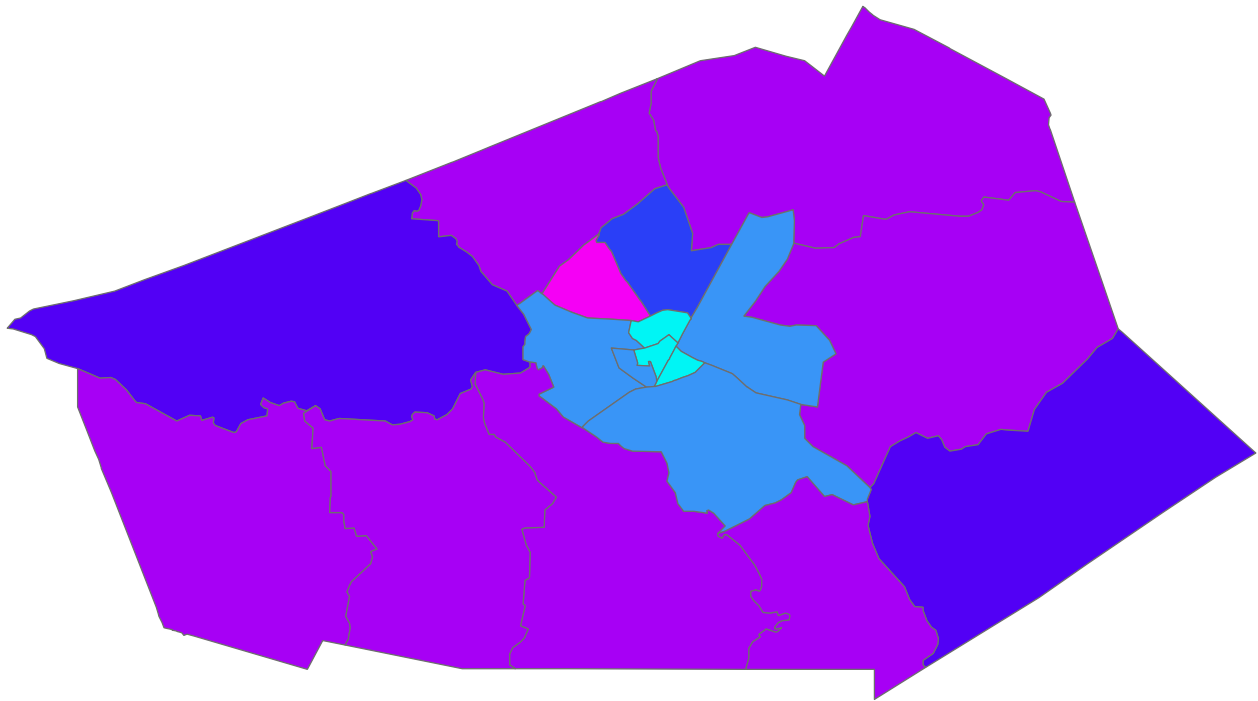

# Wilson County, NC

SSRI/PRI - GIA Core  
Sundar S. Shrestha  
October 6, 2004  
GIS Data Sources:  
PASDA, U.S. Census  
Bureau, and PennDOT.

## Owner Occupied