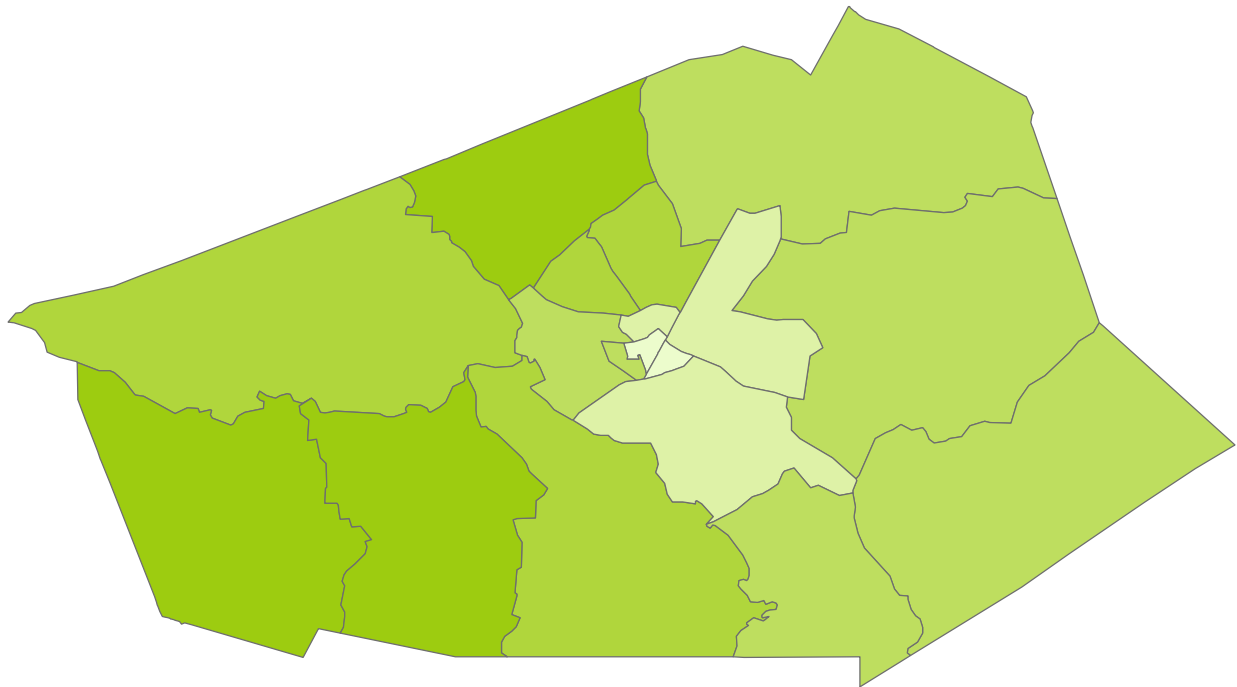

# Wilson County, NC

SSRI/PRI - GIA Core  
Sundar S. Shrestha  
October 6, 2004  
GIS Data Sources:  
PASDA, U.S. Census  
Bureau, and PennDOT.

## Population Employed