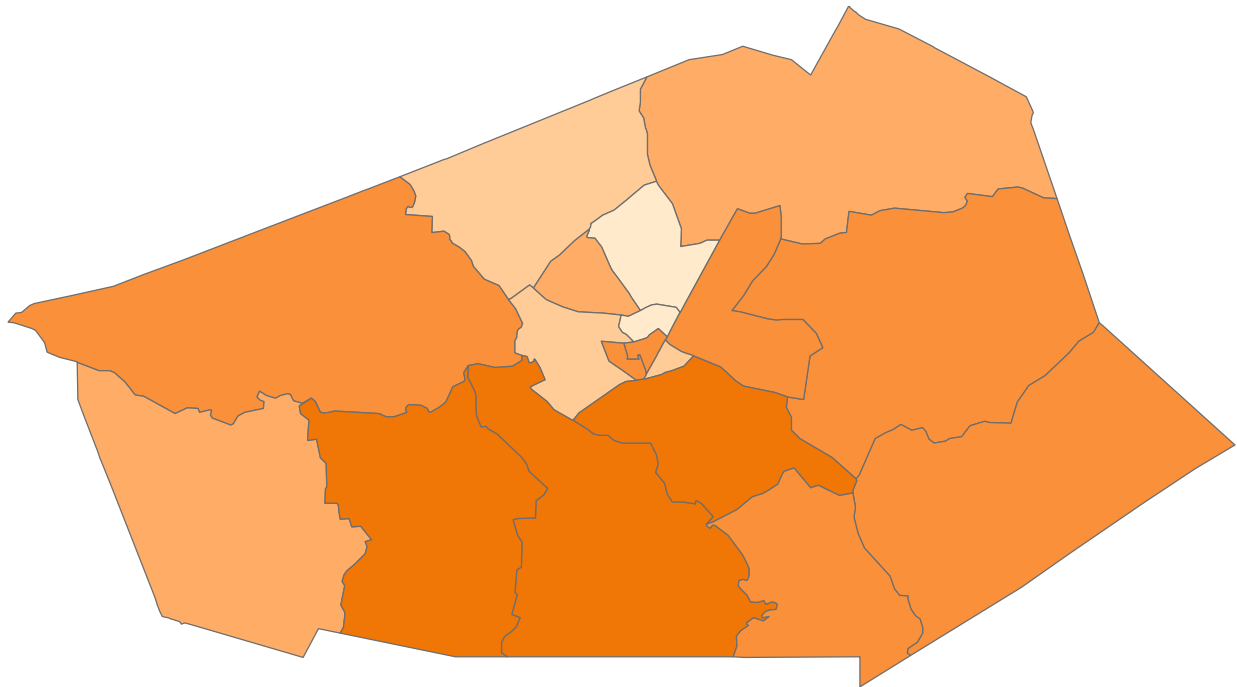

Wilson County, NC

SSRI/PRI - GIA Core
 Sundar S. Shrestha
 October 6, 2004
 GIS Data Sources:
 PASDA, U.S. Census
 Bureau, and PennDOT.

5

Population Residing in the Same County for Five Years

Percent