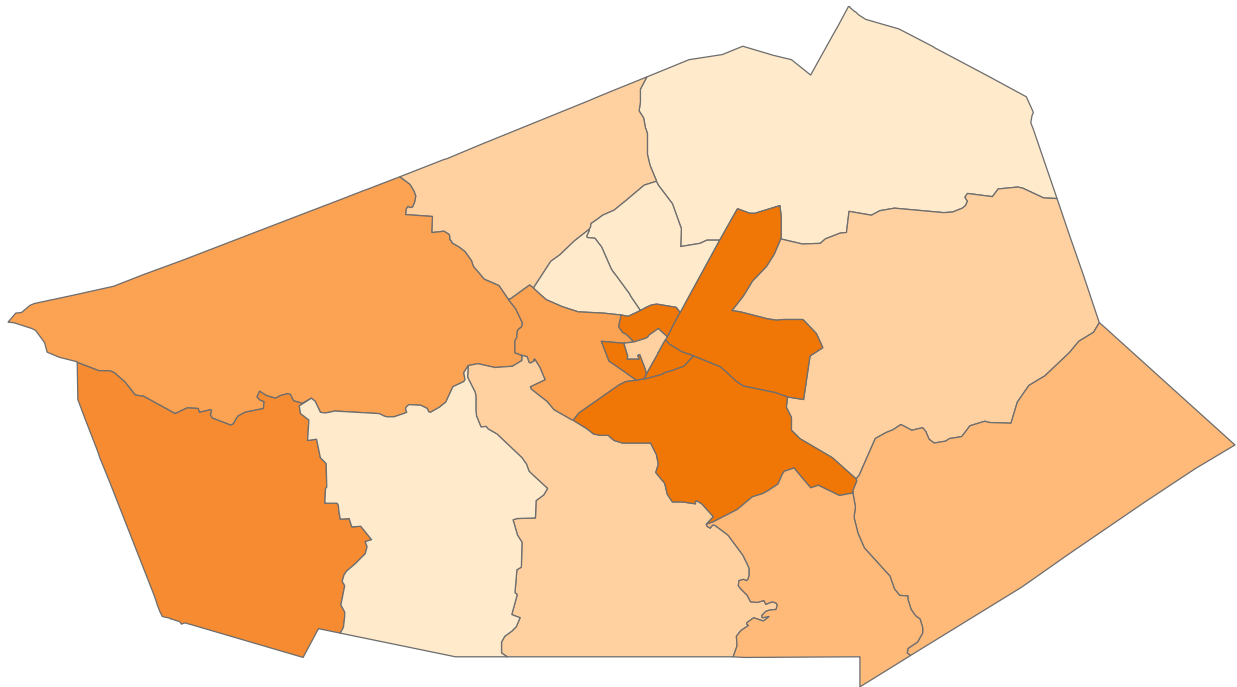

Wilson County, NC

SSRI/PRI - GIA Core
Sundar S. Shrestha
October 8, 2004
GIS Data Sources:
PASDA, U.S. Census
Bureau, and PennDOT.

5

Female Earnings as a Percent of Male Earnings

Percent

- < 70.00
- 70.01 - 74.00
- 74.01 - 78.00
- 78.01 - 82.00
- 82.01 - 86.00
- 86.01+