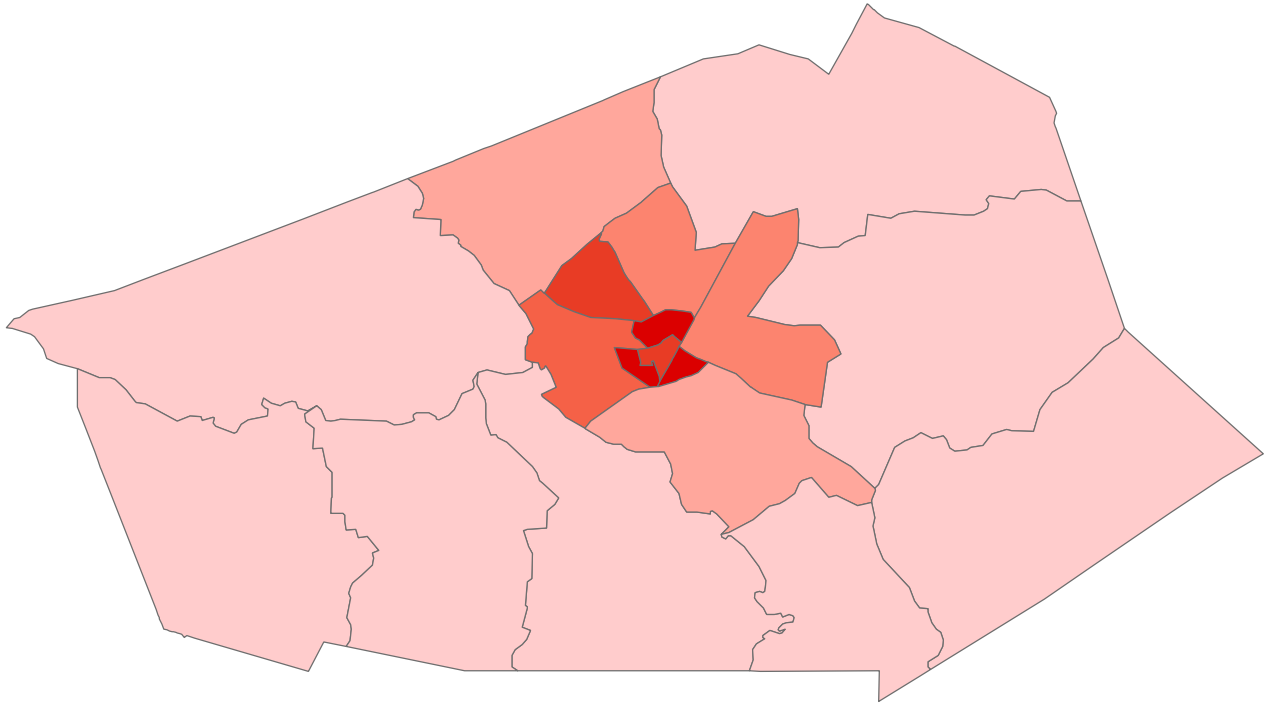

# Wilson County, NC

SSRI/PRI - GIA Core  
Sundar S. Shrestha  
October 6, 2004  
GIS Data Sources:  
PASDA, U.S. Census  
Bureau, and PennDOT.

## Population Density (Per Square Mile)