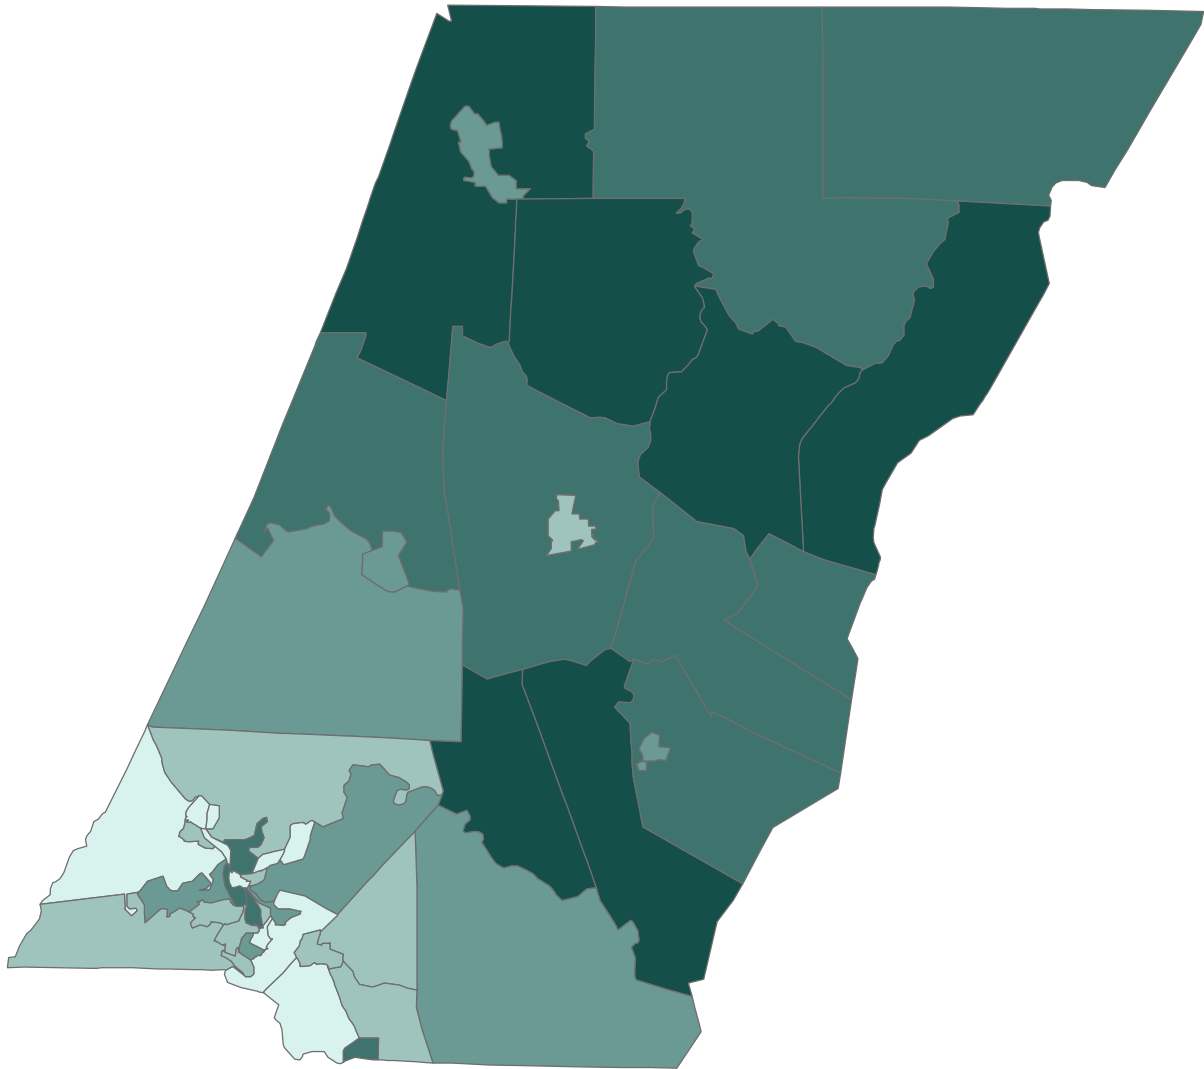

# Cambria County, PA

SSRI/PRI - GIA Core  
Matthew Marlay  
September 23, 2004  
GIS Data Source:  
U.S. Census Bureau

## Average Family Size

### Average Family Size

- 0 - 2.81
- 2.82 - 2.90
- 2.91 - 2.97
- 2.98 - 3.10
- 3.11+