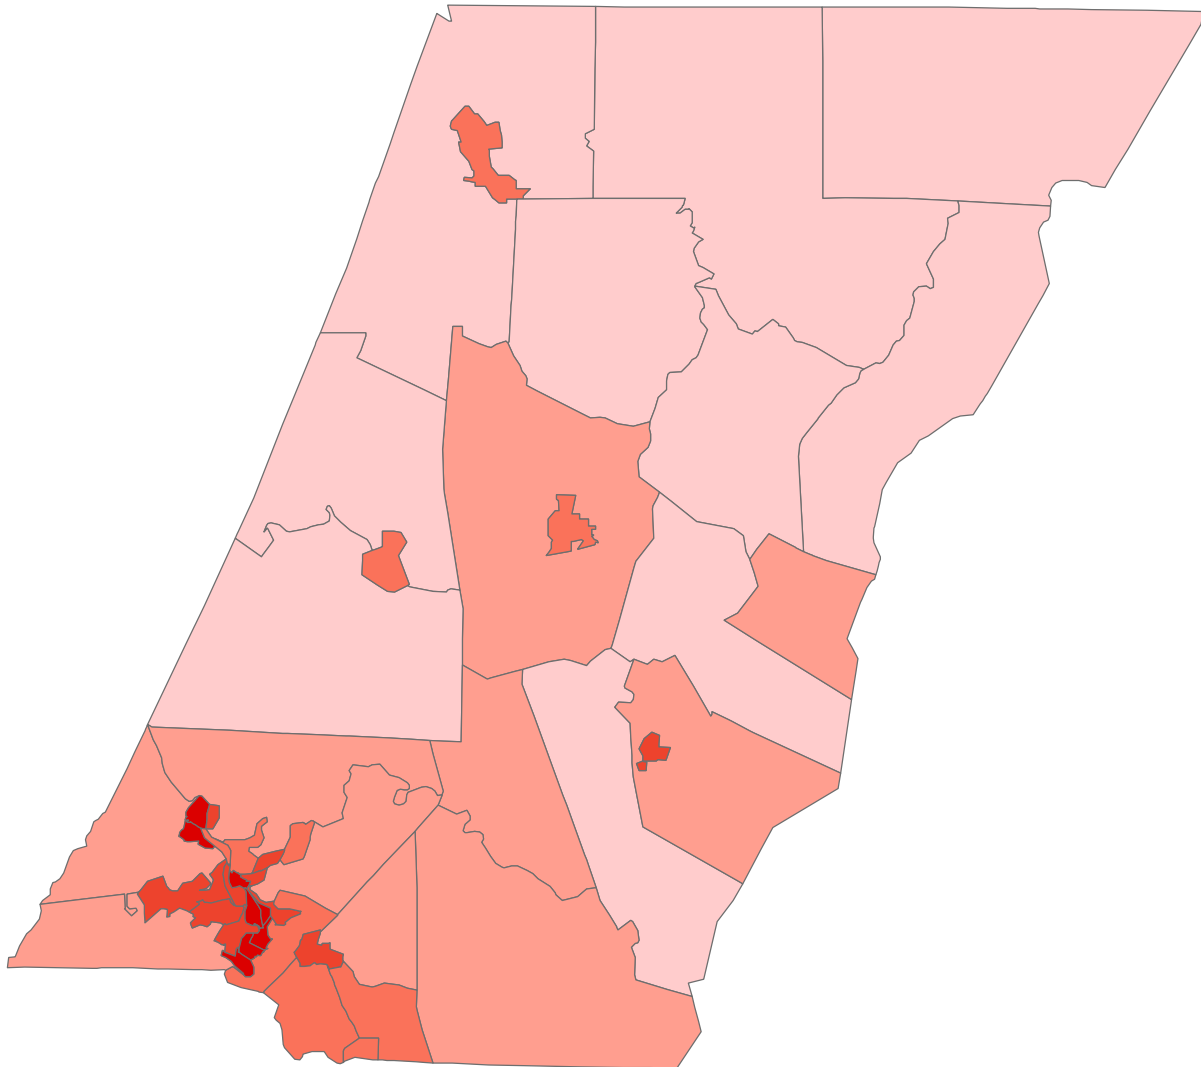

# Cambria County, PA

0 2.5 5  
Miles

SSRI/PRI - GIA Core  
Matthew Marlay  
September 23, 2004  
GIS Data Source:  
U.S. Census Bureau

# 5

## Population Density

### Density