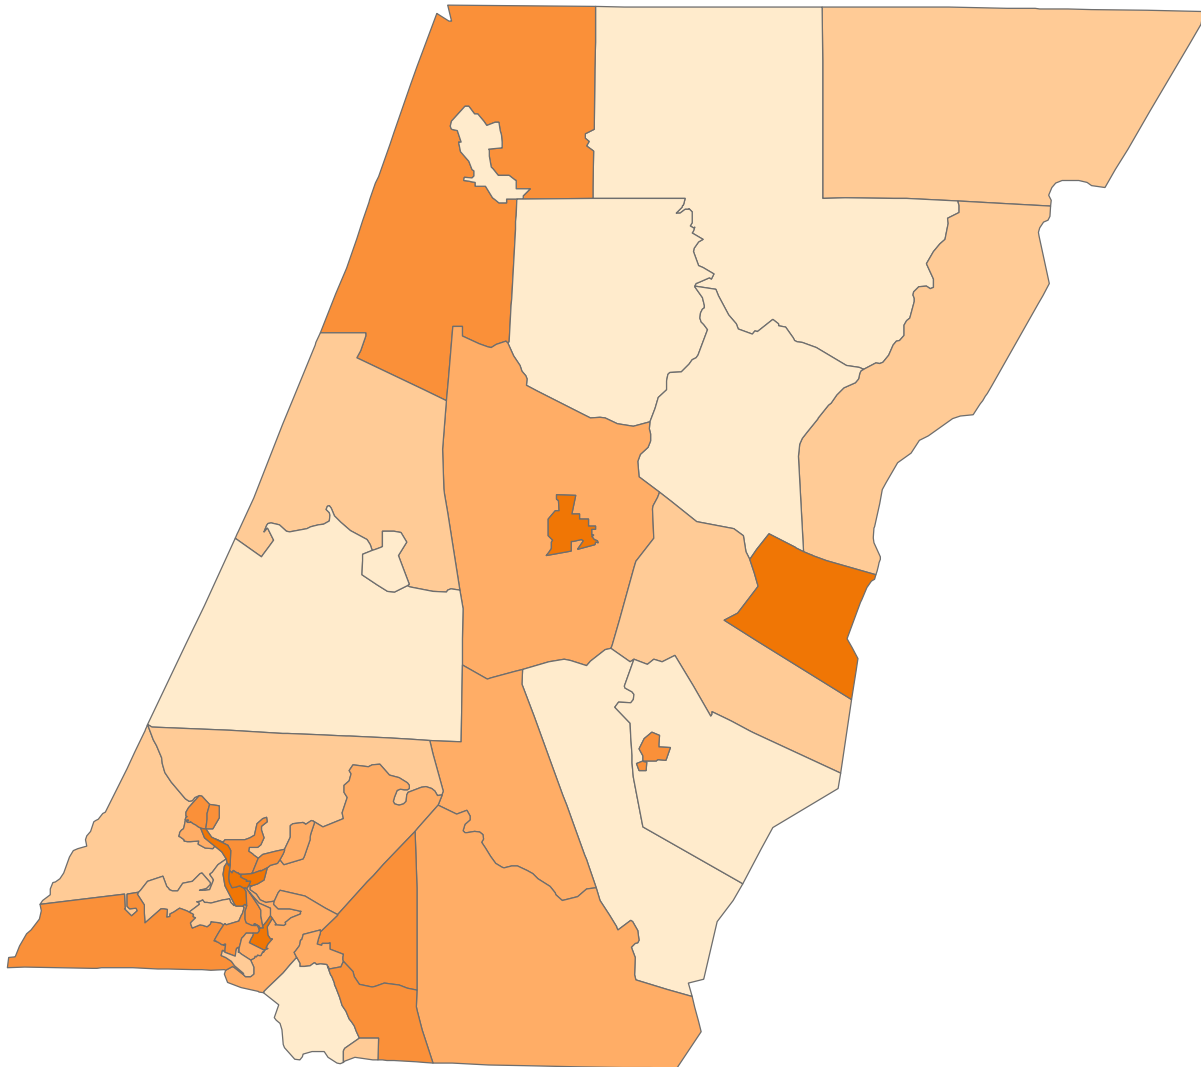

Cambria County, PA

0 2.5 5
Miles

SSRI/PRI - GIA Core
Matthew Marlay
September 27, 2004
GIS Data Source:
U.S. Census Bureau

5

Female Earnings as a Percent of Male Earnings

Female Earnings

- 0 - 53.00
- 53.01 - 57.00
- 57.01 - 62.00
- 62.01 - 75.00
- 75.01+