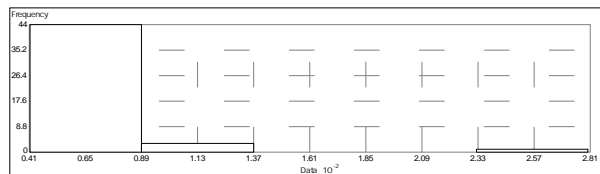

Cambria County, PA

0 2.5 5
Miles

SSRI/PRI - GIA Core
Matthew Marlay
September 27, 2004
GIS Data Source:
U.S. Census Bureau

5

Female Earnings as a Percent of Male Earnings

Female Earnings

- 0 - 53.00
- 53.01 - 57.00
- 57.01 - 62.00
- 62.01 - 75.00
- 75.01+