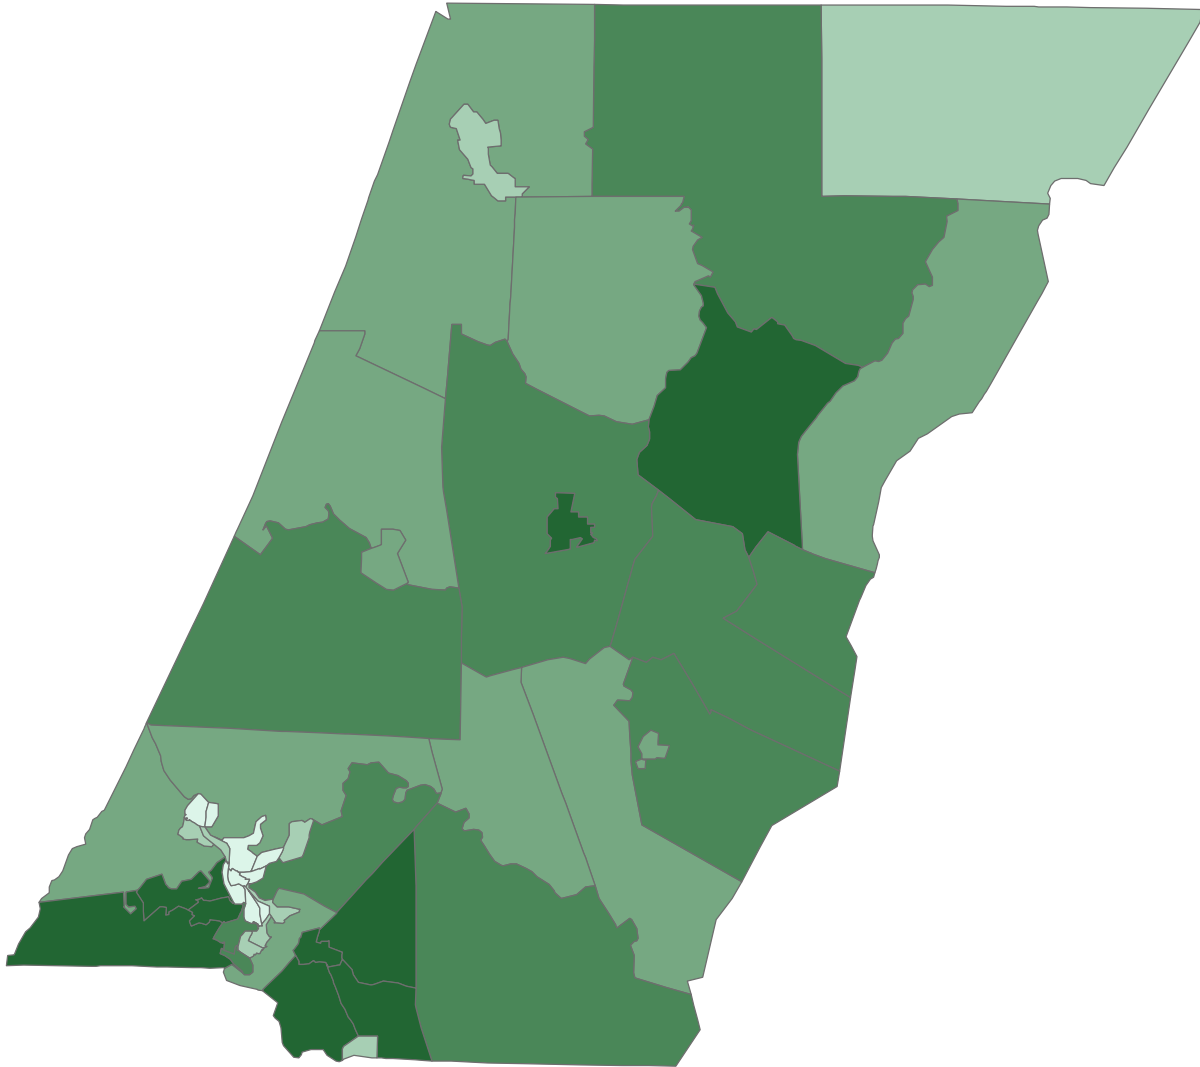

# Cambria County, PA

SSRI/PRI - GIA Core  
 Matthew Marlay  
 September 27, 2004  
 GIS Data Source:  
 U.S. Census Bureau

5

## Median Family Income

### Median Family Income

- \$0 - \$29,000
- \$29,001 - \$33,000
- \$33,001 - \$38,000
- \$38,001 - \$42,000
- \$42,001+