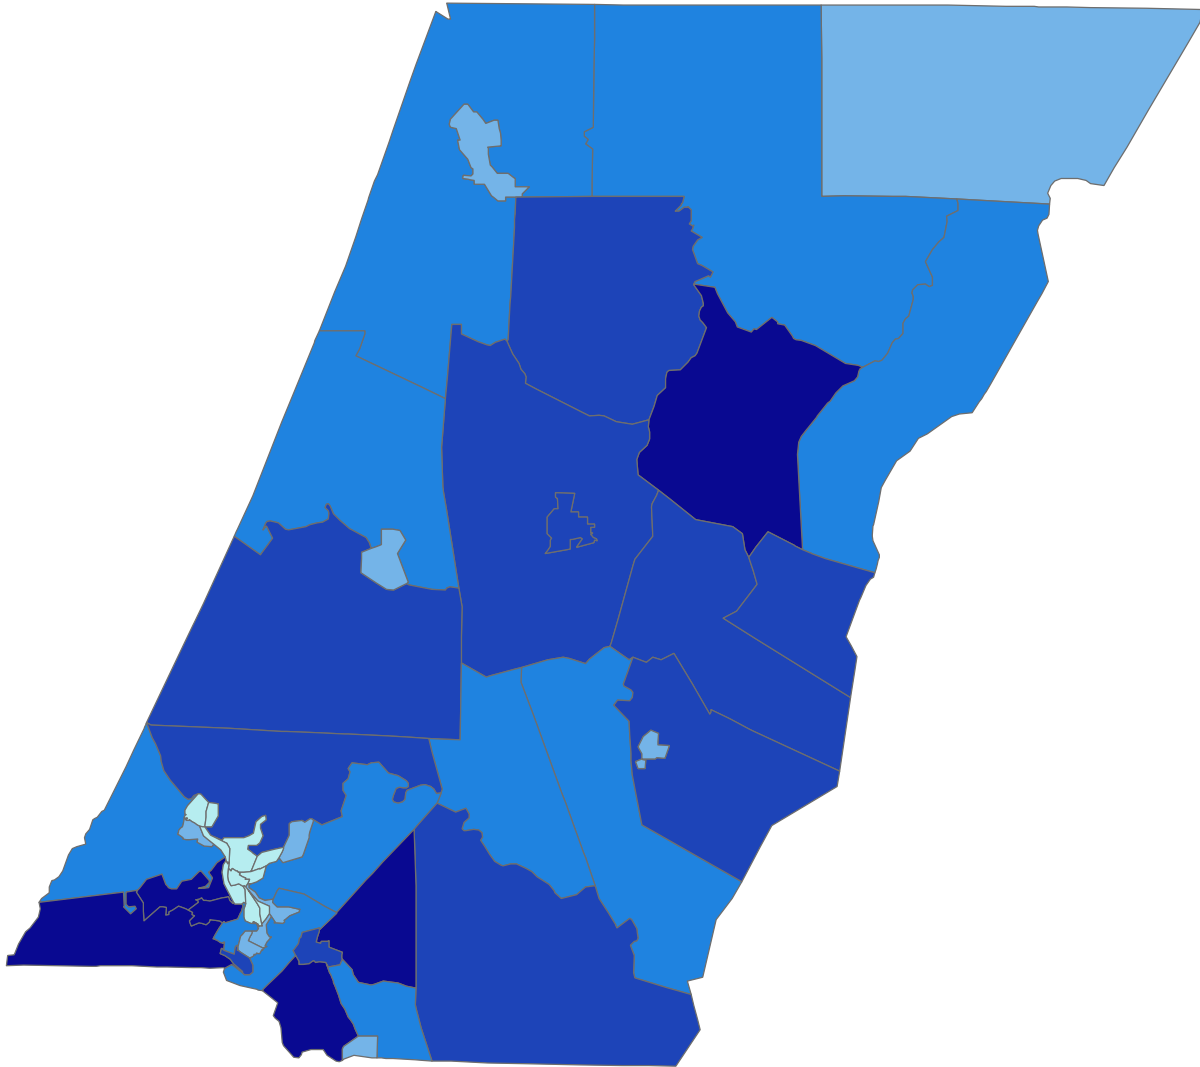

# Cambria County, PA

0 2.5 5  
Miles

SSRI/PRI - GIA Core  
Matthew Marlay  
September 27, 2004  
GIS Data Source:  
U.S. Census Bureau

5

## Median Household Income

### Median Household Income

- \$0 - \$24,000
- \$24,001 - \$27,500
- \$27,501 - \$31,500
- \$31,501 - \$35,000
- \$35,001+