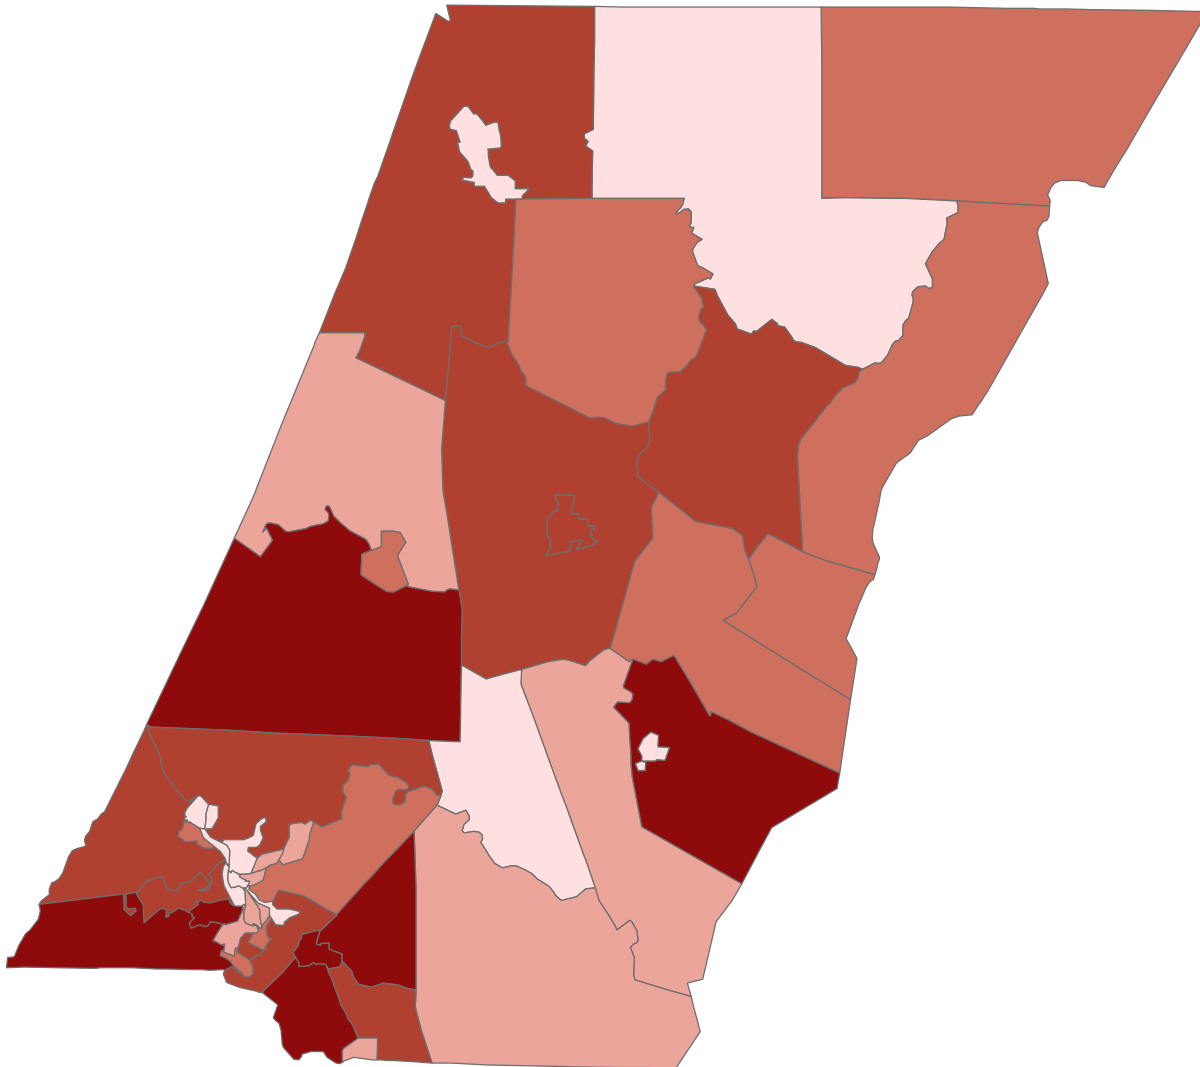

Cambria County, PA

0 2.5 5
Miles

SSRI/PRI - GIA Core
Matthew Marlay
September 27, 2004
GIS Data Source:
U.S. Census Bureau

5

Median Rental Payment (Monthly)

Median Rent (Monthly)