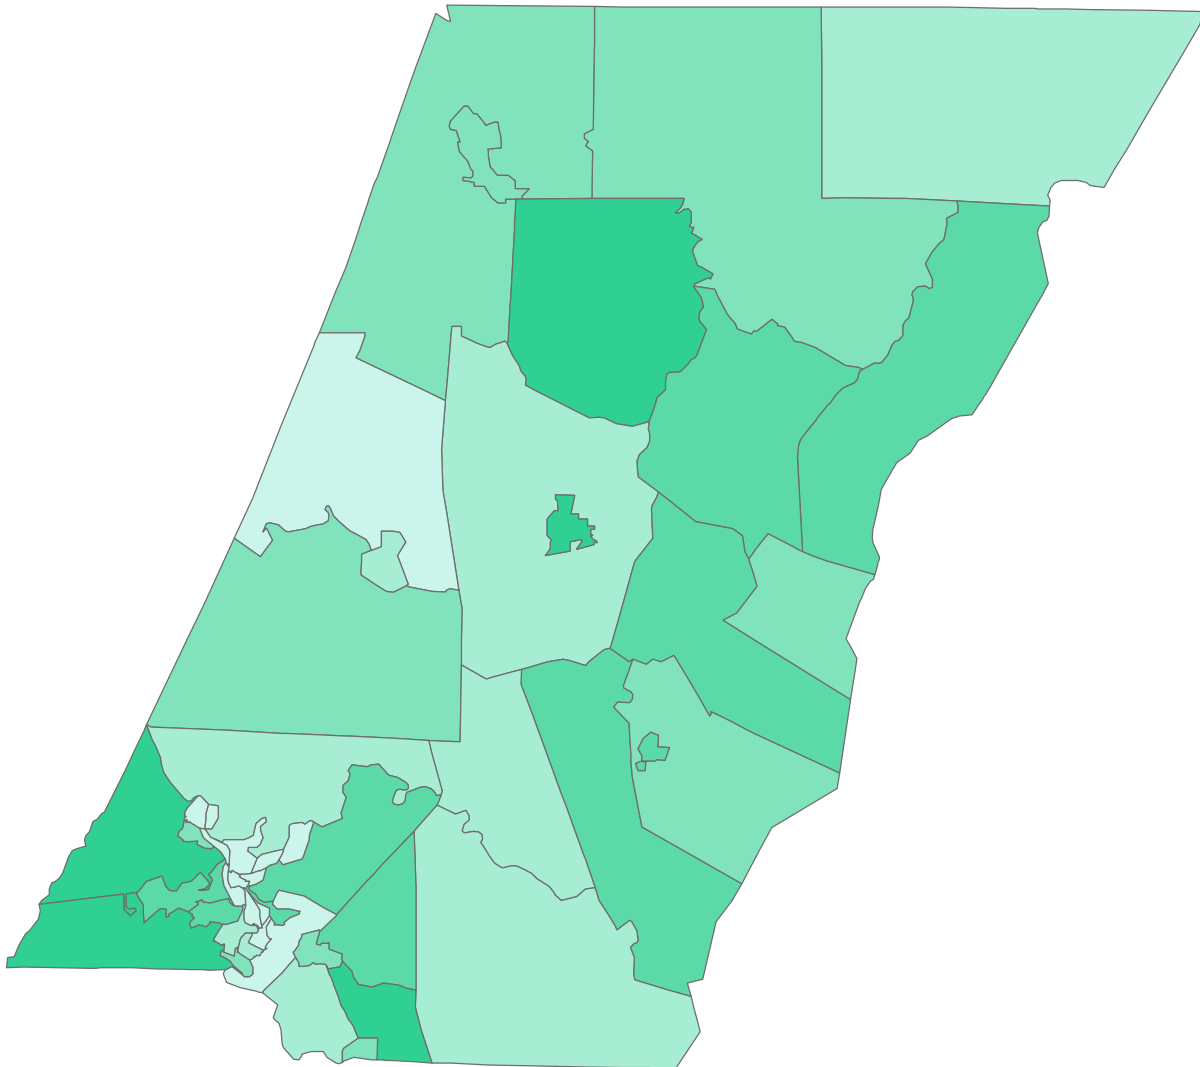

Cambria County, PA

SSRI/PRI - GIA Core
 Matthew Marlay
 September 27, 2004
 GIS Data Source:
 U.S. Census Bureau

5

Percent of Children 0-5 with Both Parents in the Labor Force

Percent 2 Working Parents

- 0 - 32.50
- 32.51 - 40.00
- 40.01 - 48.00
- 48.01 - 55.00
- 55.01+