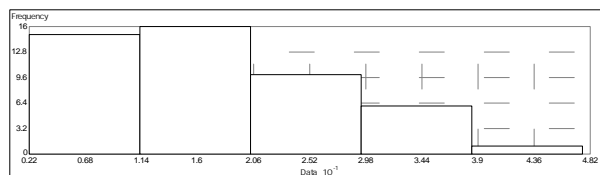

Cambria County, PA

SSRI/PRI - GIA Core
 Matthew Marlay
 September 27, 2004
 GIS Data Source:
 U.S. Census Bureau

5

Percent of Commuters with a Commute 30-59 Minutes

Percent 30-59 Minutes

- 0 - 9.00
- 9.01 - 13.00
- 13.01 - 20.00
- 20.01 - 28.00
- 28.01+