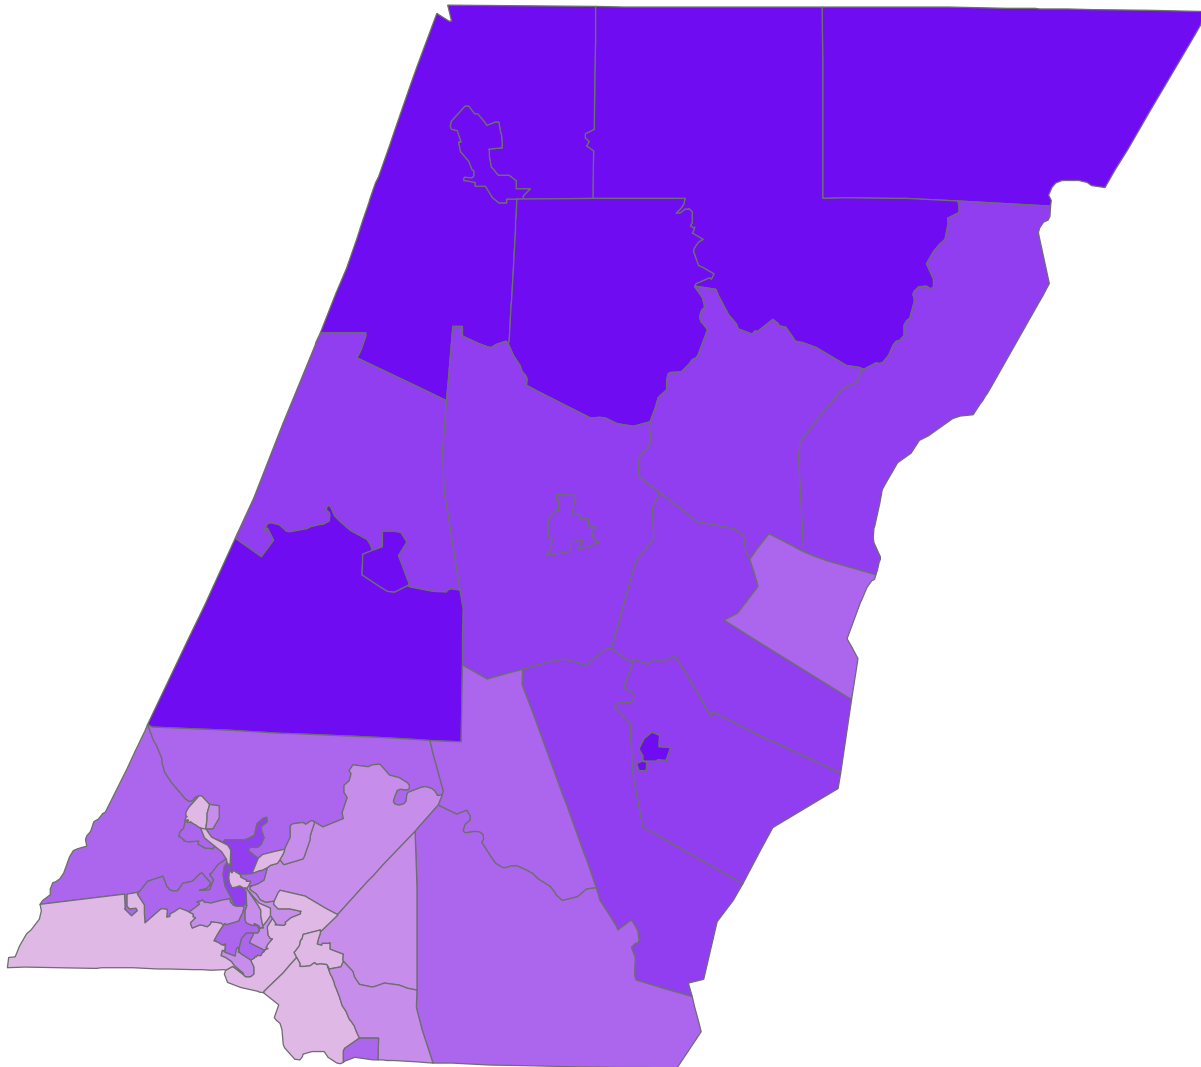

Cambria County, PA

SSRI/PRI - GIA Core
 Matthew Marlay
 September 27, 2004
 GIS Data Source:
 U.S. Census Bureau

5

Percent of Commuters with a Commute 30-59 Minutes

Percent 30-59 Minutes

- 0 - 9.00
- 9.01 - 13.00
- 13.01 - 20.00
- 20.01 - 28.00
- 28.01+