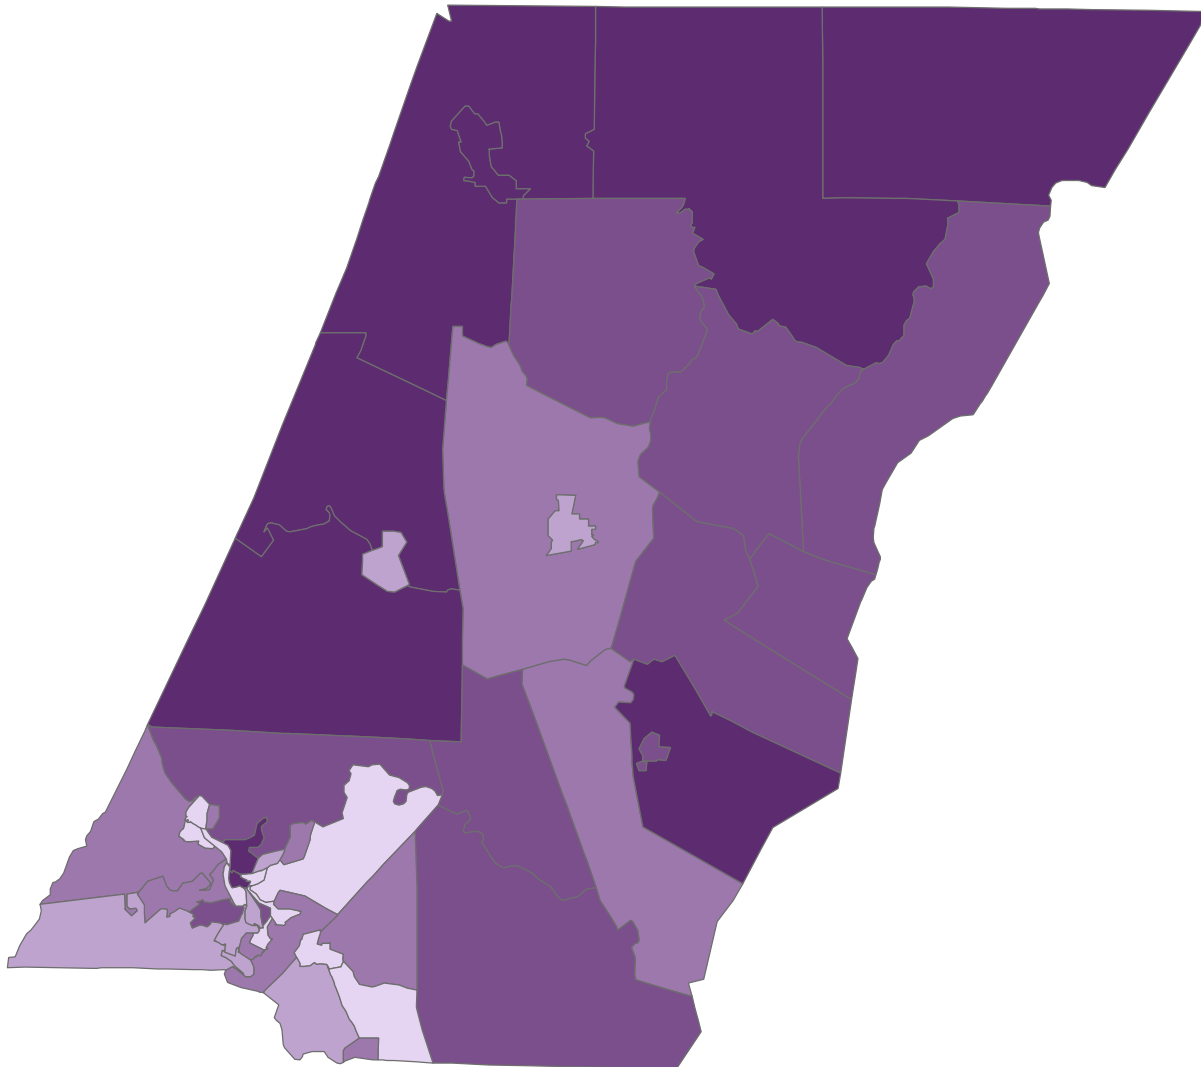

Cambria County, PA

0 2.5 5
Miles

SSRI/PRI - GIA Core
Matthew Marlay
September 27, 2004
GIS Data Source:
U.S. Census Bureau

5

**Percent of
Commuters with
a Commute 60
or More Minutes**

Percent 60+ Minutes