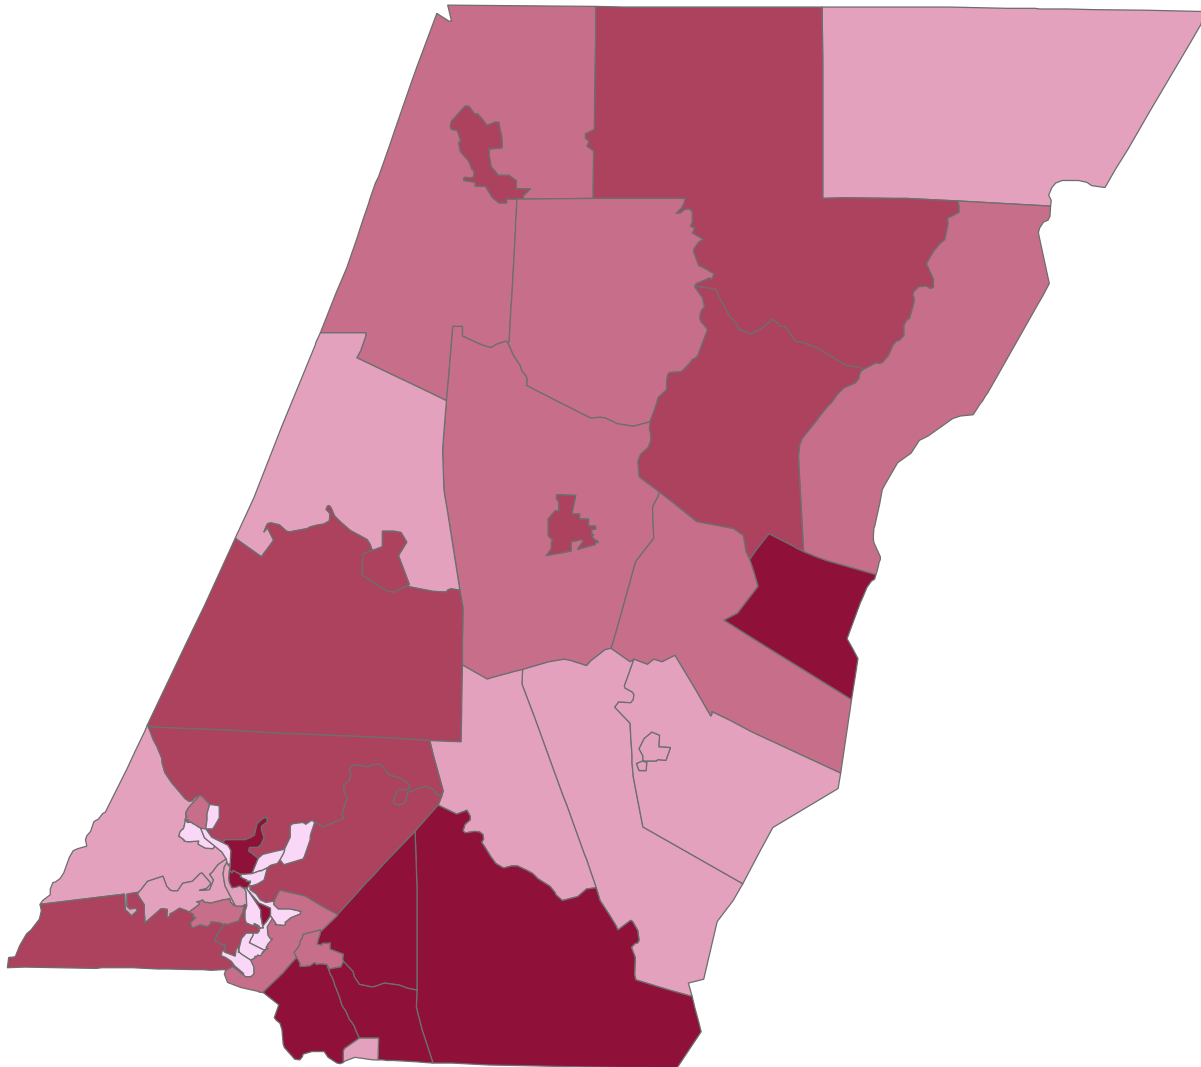

Cambria County, PA

SSRI/PRI - GIA Core
 Matthew Marlay
 September 27, 2004
 GIS Data Source:
 U.S. Census Bureau

5

Percent of Housing Units Using Electricity for Fuel

Percent Electricity

- 0 - 3.00
- 3.01 - 5.25
- 5.26 - 8.00
- 8.01 - 11.75
- 11.76+