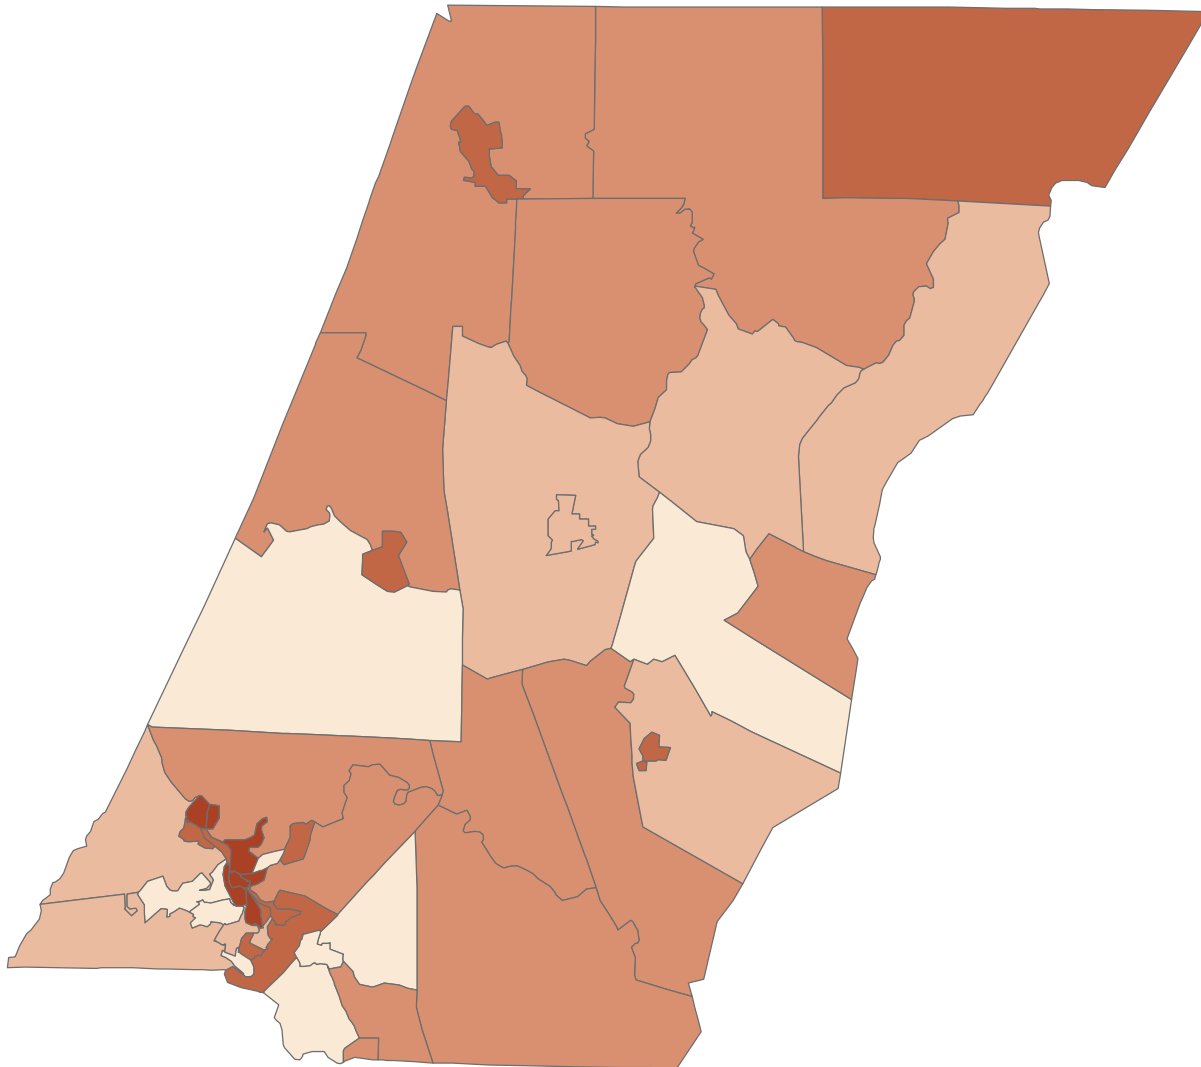

# Cambria County, PA

SSRI/PRI - GIA Core  
 Matthew Marlay  
 September 27, 2004  
 GIS Data Source:  
 U.S. Census Bureau

5

## Percent of Families in Poverty

### Families in Poverty

- 0 - 4.50
- 4.51 - 7.75
- 7.76 - 10.00
- 10.01 - 20.00
- 20.01+