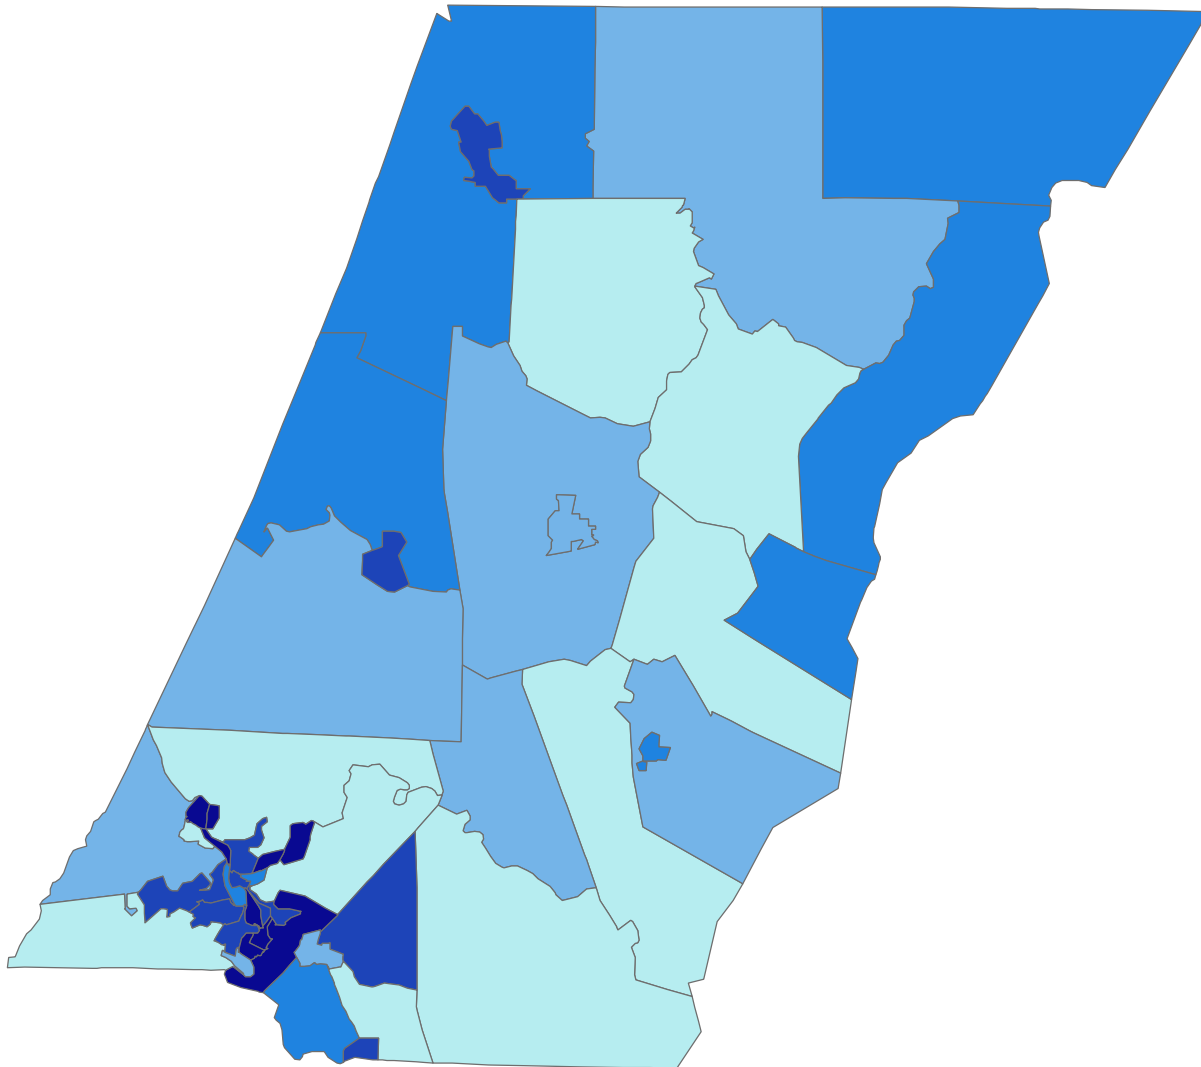

Cambria County, PA

SSRI/PRI - GIA Core
 Matthew Marlay
 September 23, 2004
 GIS Data Source:
 U.S. Census Bureau

5

Percent of Women Divorced Over the Age of 15

Percent of Women Divorced

- 0 - 5.00
- 5.01 - 7.00
- 7.01 - 8.00
- 8.01 - 10.00
- 10.01+