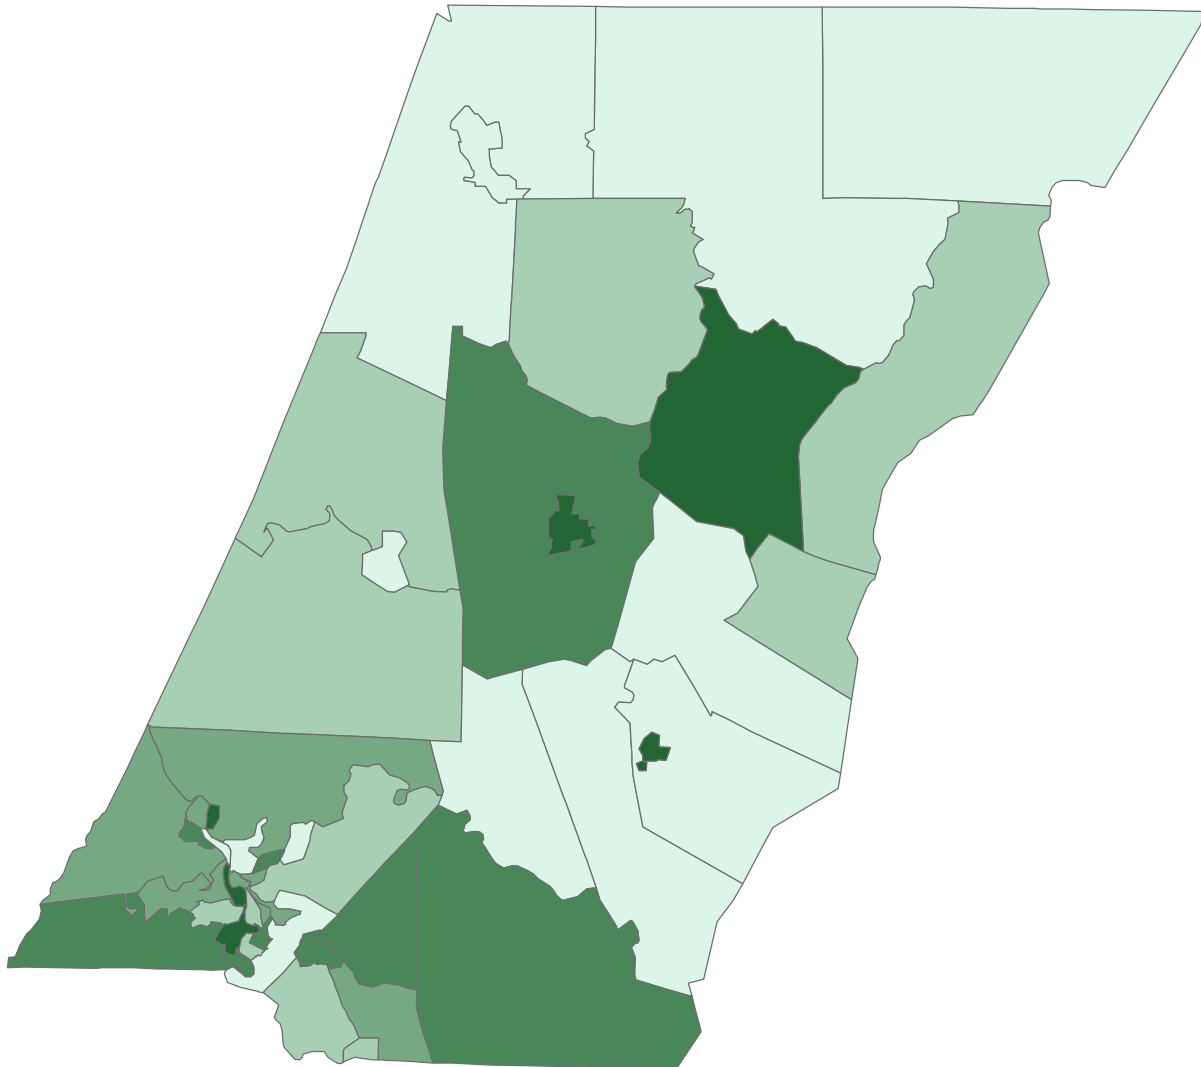

# Cambria County, PA

SSRI/PRI - GIA Core  
 Matthew Marlay  
 September 23, 2004  
 GIS Data Source:  
 U.S. Census Bureau

5

## Percent of Population Foreign-Born

### Percent Foreign-Born