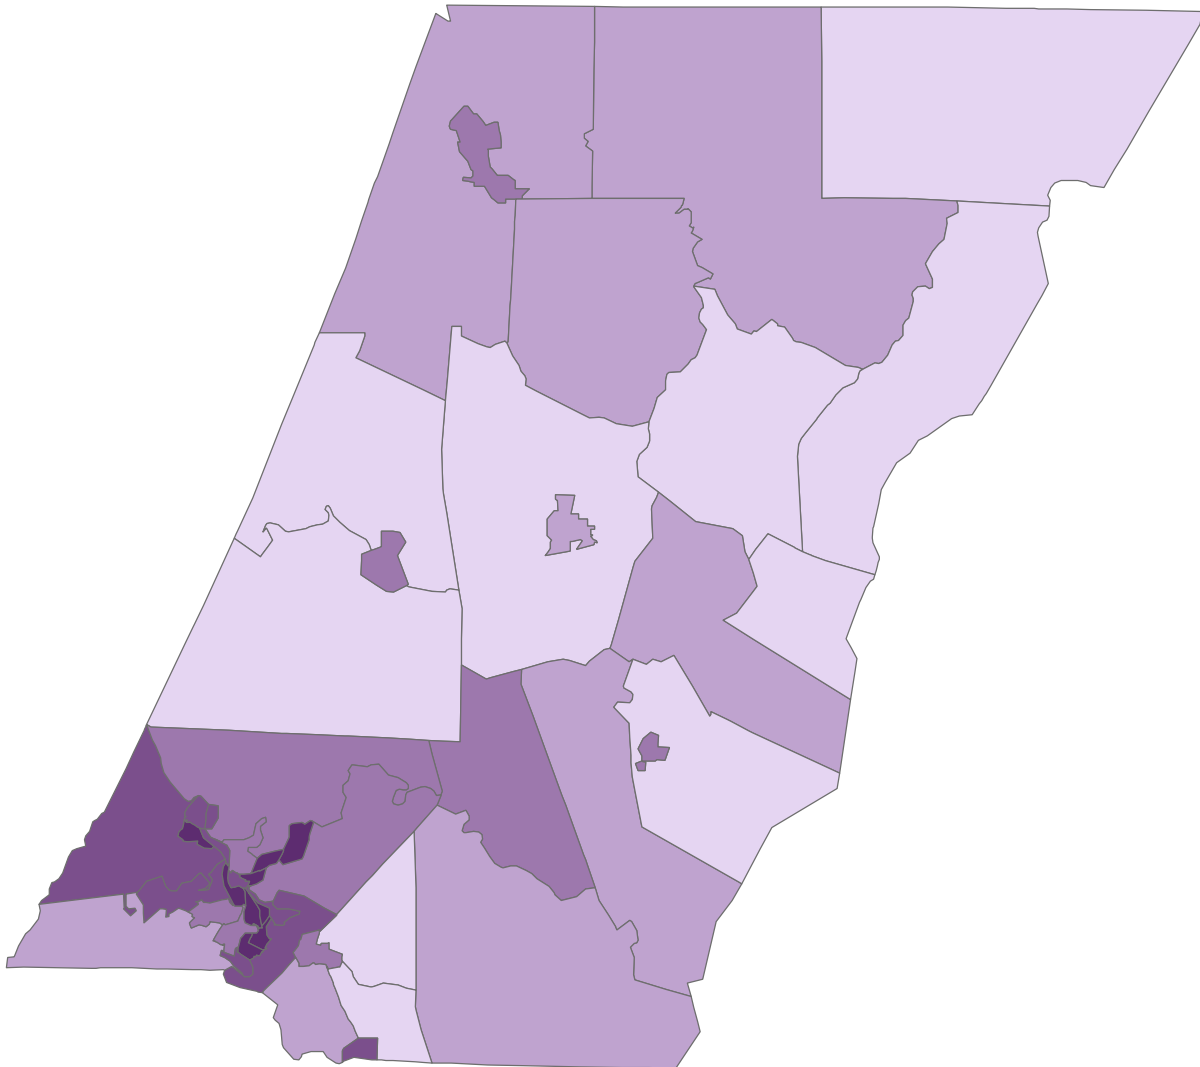

Cambria County, PA

0 2.5 5
Miles

SSRI/PRI - GIA Core
Matthew Marlay
September 27, 2004
GIS Data Source:
U.S. Census Bureau

5

Percent of Housing Stock Built Before 1980

Percent Pre-1980