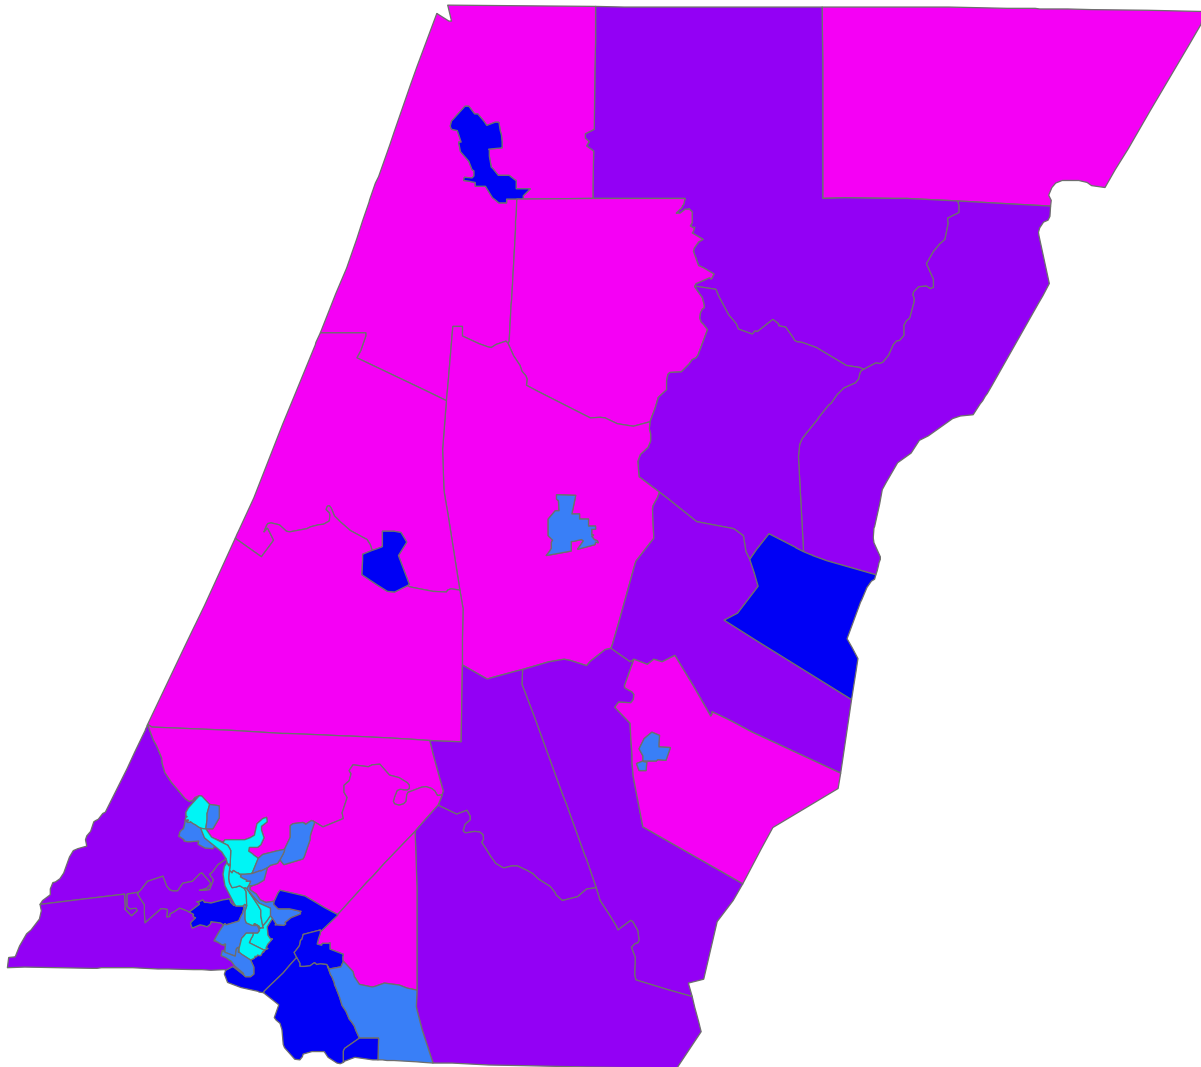

Cambria County, PA

SSRI/PRI - GIA Core
 Matthew Marlay
 September 23, 2004
 GIS Data Source:
 U.S. Census Bureau

5

Percent Owner- Occupied

Percent Owner-Occupied

- 0 - 50.00
- 50.01 - 70.00
- 70.01 - 80.00
- 80.01 - 86.00
- 86.01+