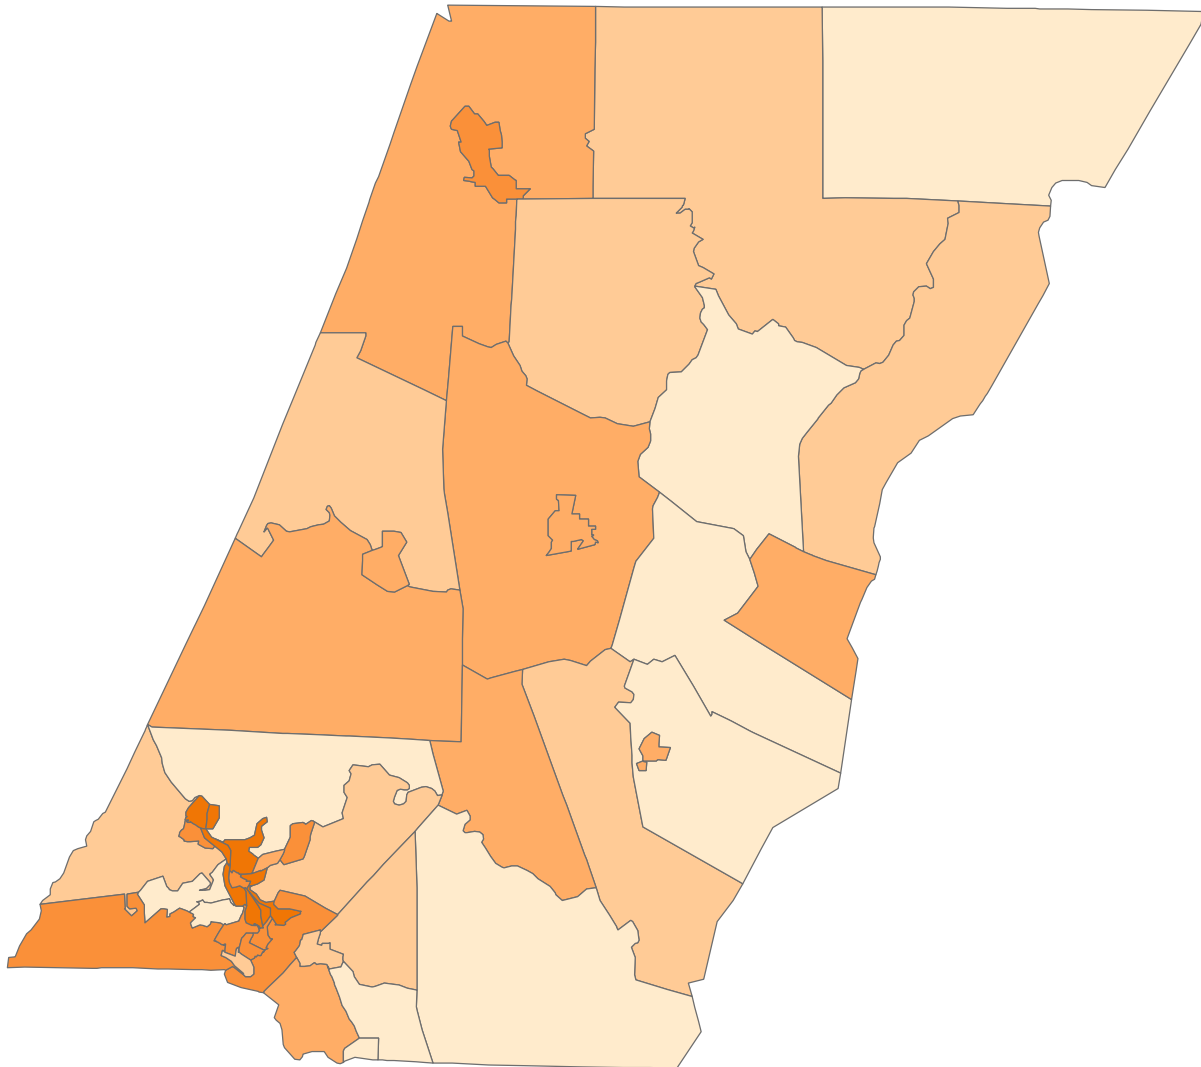

# Cambria County, PA

0 2.5 5  
Miles

SSRI/PRI - GIA Core  
Matthew Marlay  
September 23, 2004  
GIS Data Source:  
U.S. Census Bureau

5

**Percent of  
Population  
Residing in the  
Same County  
for 5 Years**

**Percent Same County**