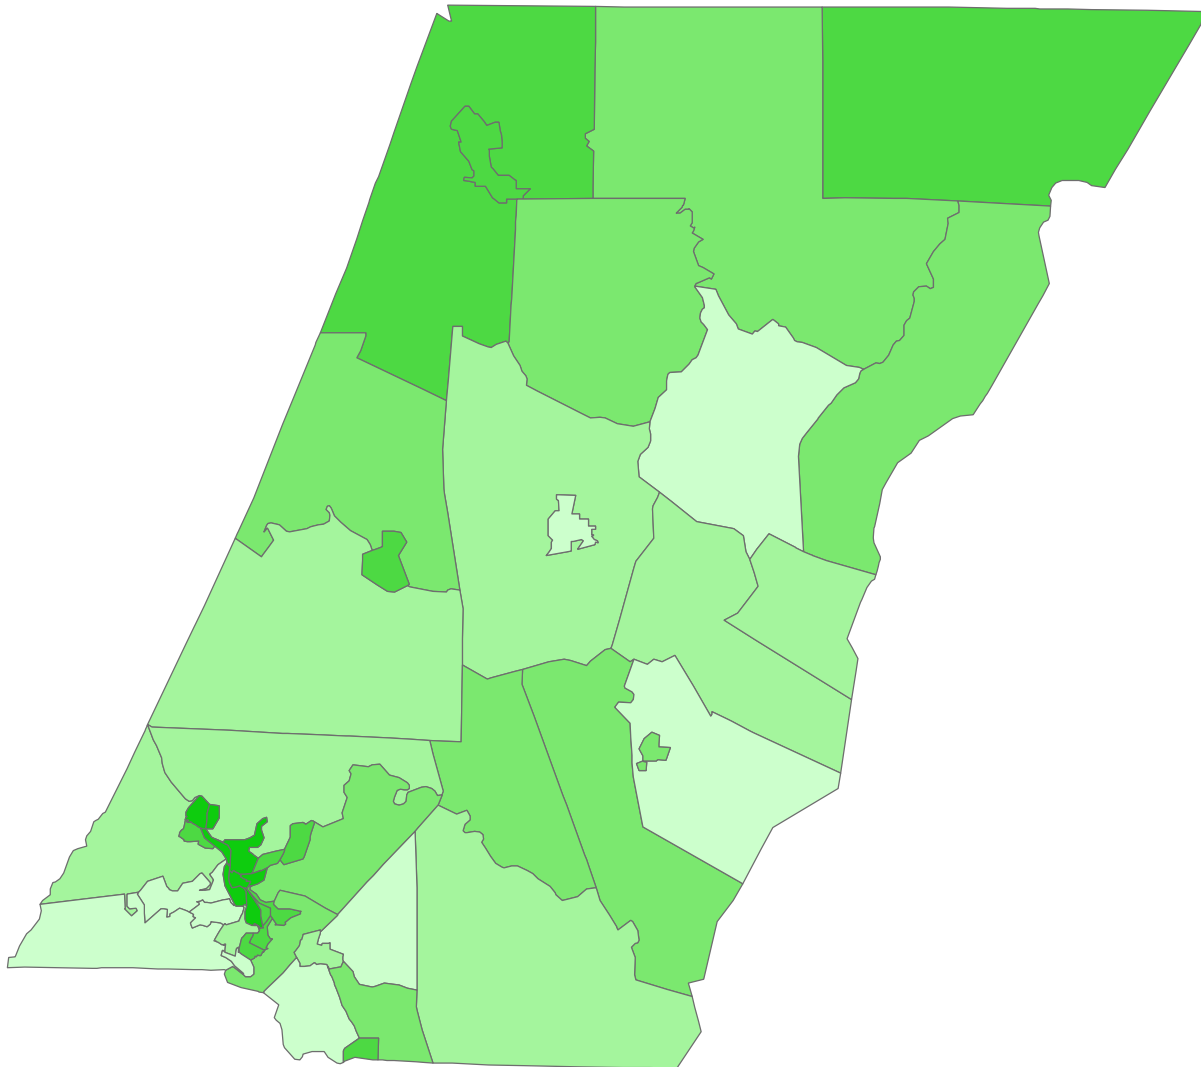

Cambria County, PA

0 2.5 5
Miles

SSRI/PRI - GIA Core
Matthew Marlay
September 27, 2004
GIS Data Source:
U.S. Census Bureau

5

**Percent
of Families
with less than
\$25,000**

Percent < \$25,000