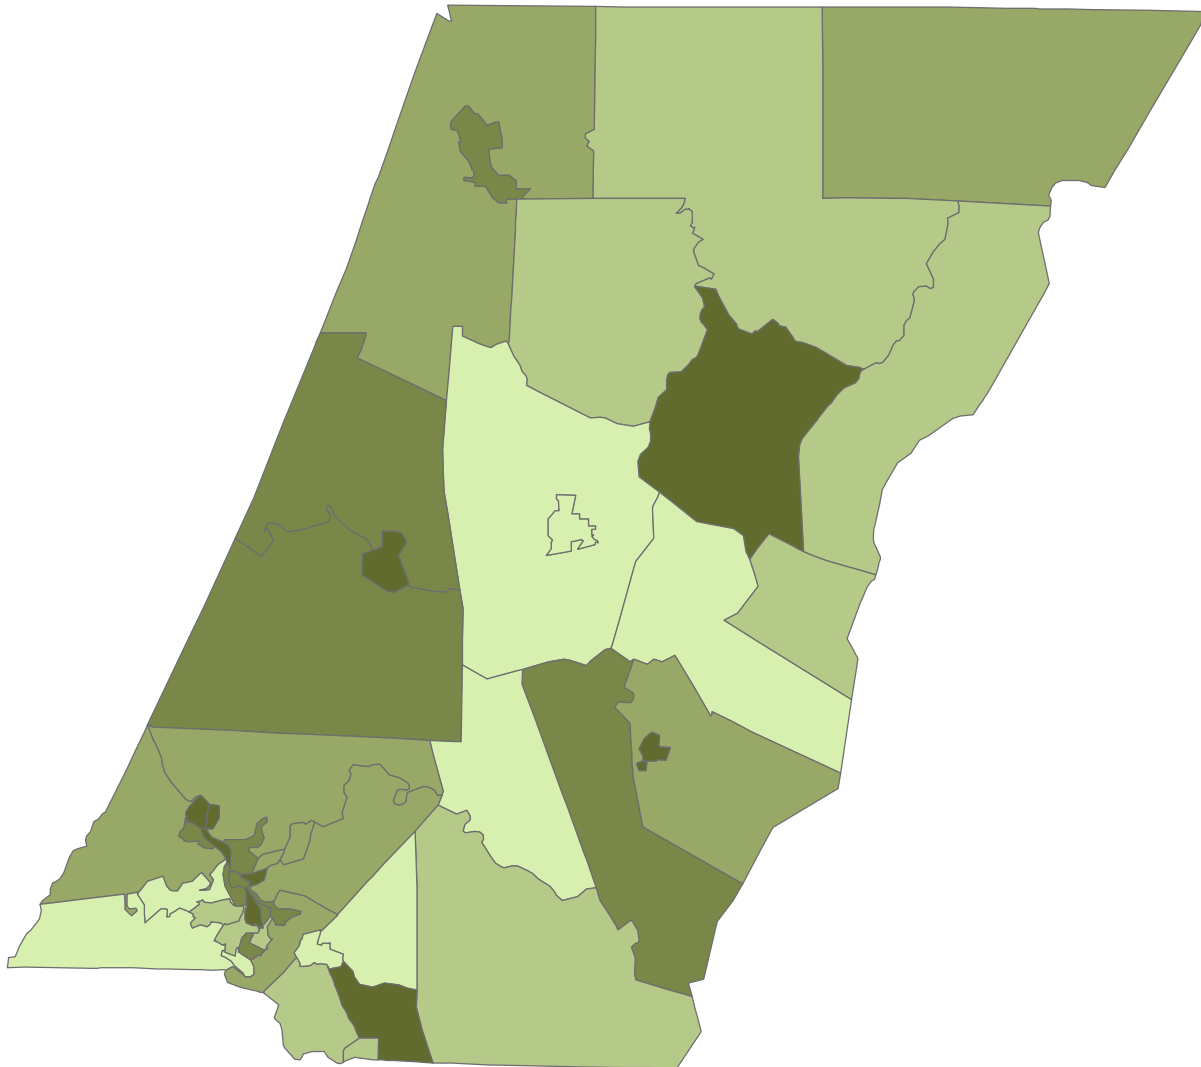

Cambria County, PA

SSRI/PRI - GIA Core
Matthew Marlay
September 27, 2004
GIS Data Source:
U.S. Census Bureau

5

Percent of the Population Unemployed

Percent Unemployed

- 0 - 2.75
- 2.76 - 3.75
- 3.76 - 4.75
- 4.76 - 7.25
- 7.26+