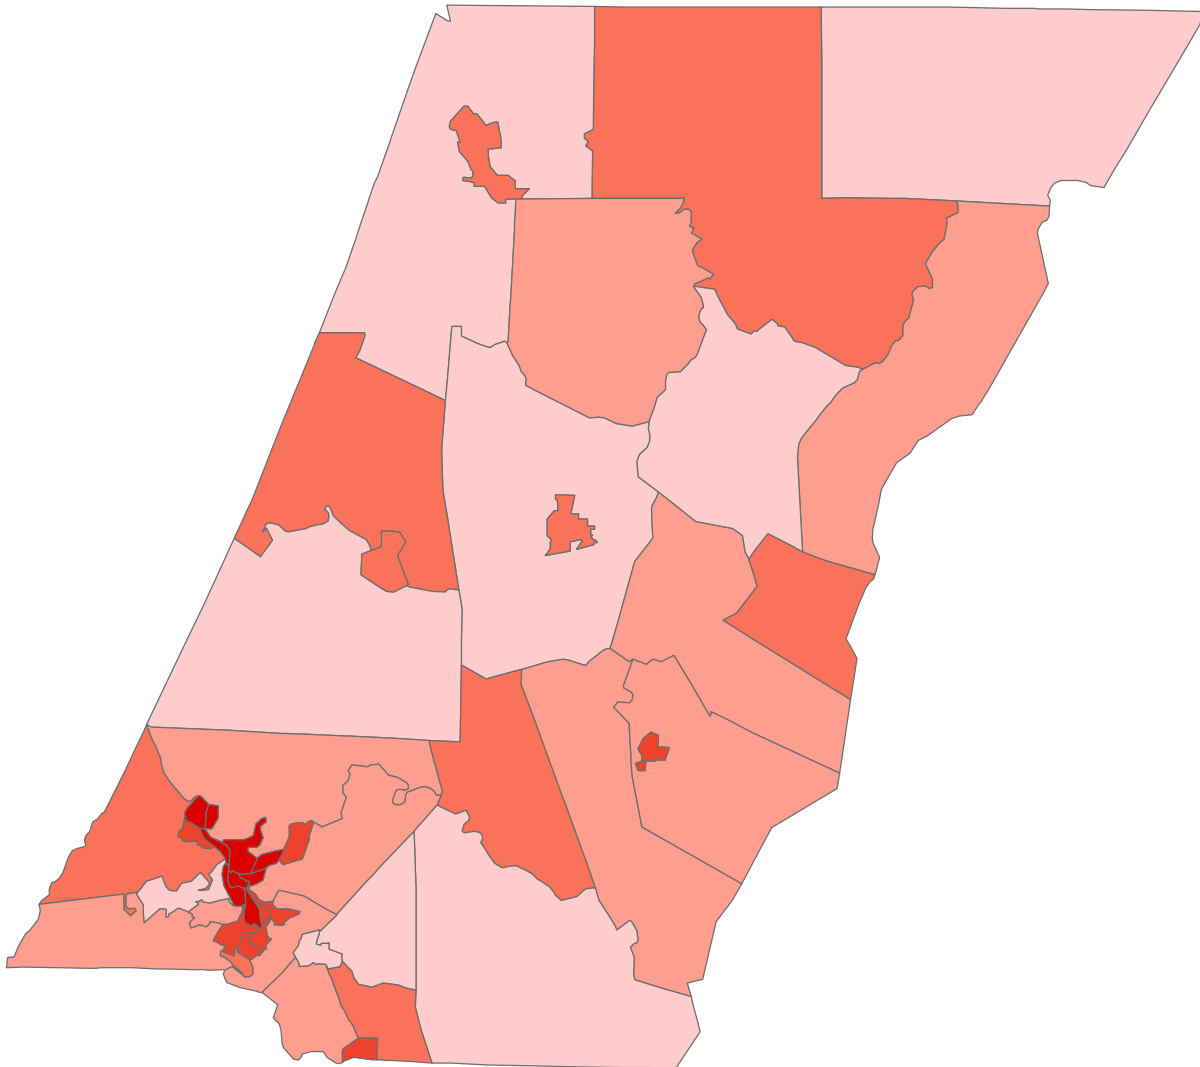

Cambria County, PA

SSRI/PRI - GIA Core
 Matthew Marlay
 September 27, 2004
 GIS Data Source:
 U.S. Census Bureau

5

Percent of Occupied Housing Units without Vehicles

Percent without Vehicles