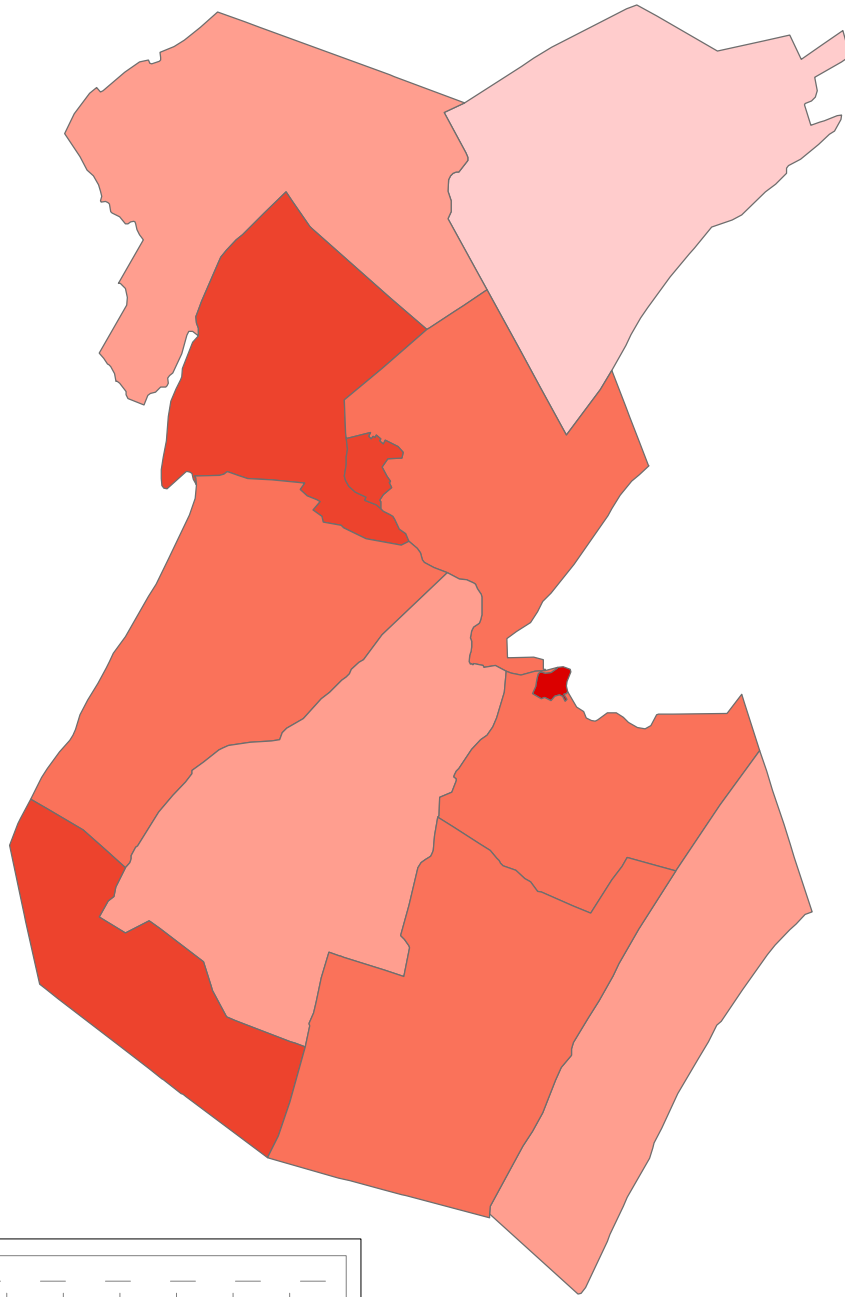

Huntingdon County, PA

SSRI/PRI - GIA Core
Matthew Marlay
September 27, 2004
GIS Data Source:
U.S. Census Bureau

5

Population Density

Density