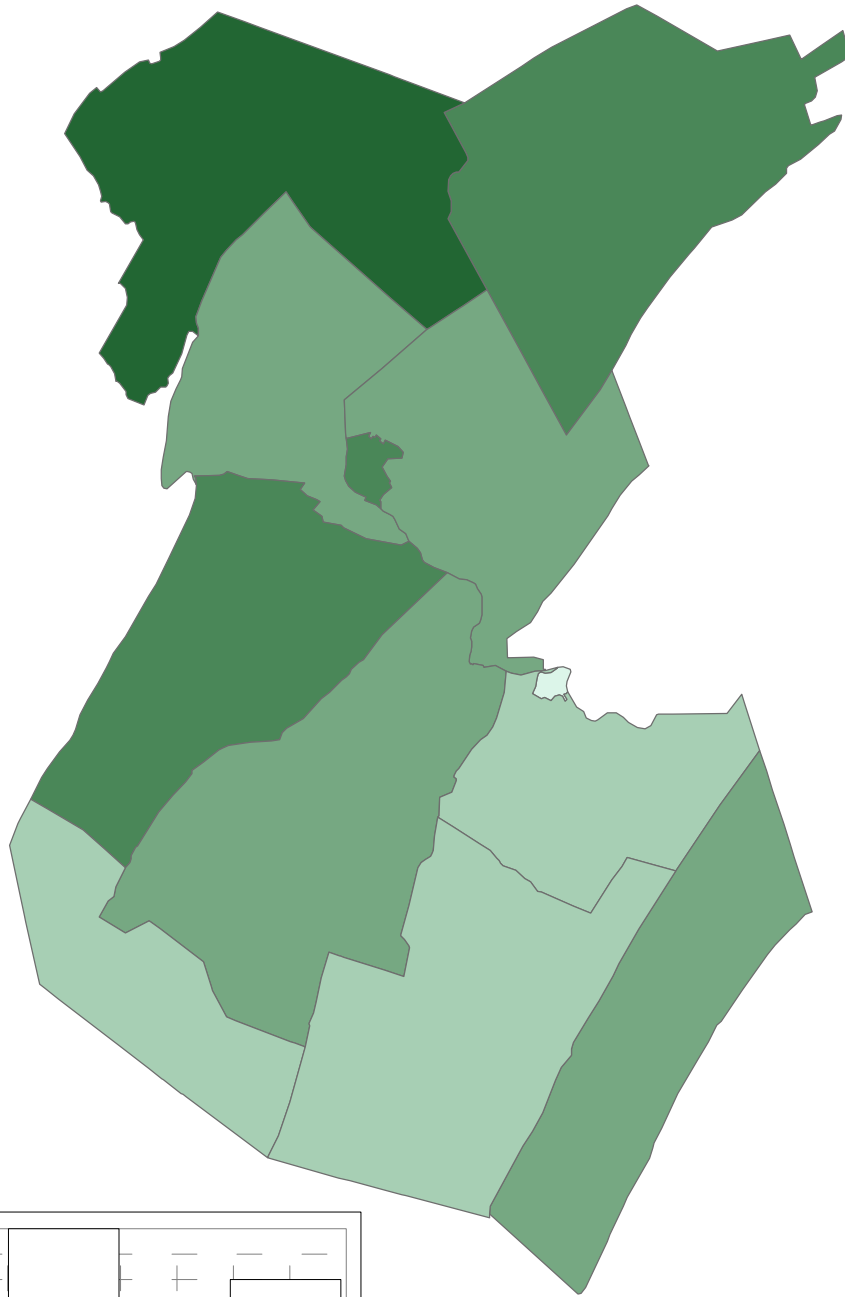

Huntingdon County, PA

SSRI/PRI - GIA Core
 Matthew Marlay
 September 28, 2004
 GIS Data Source:
 U.S. Census Bureau

5

Median Family Income

Median Family Income

- \$0 - \$31,000
- \$31,001 - \$37,500
- \$37,501 - \$42,000
- \$42,001 - \$45,500
- \$45,501+