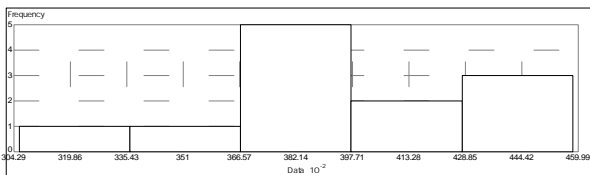

Huntingdon County, PA

SSRI/PRI - GIA Core
 Matthew Marlay
 September 28, 2004
 GIS Data Source:
 U.S. Census Bureau

5

Median Family Income

Median Family Income

- \$0 - \$31,000
- \$31,001 - \$37,500
- \$37,501 - \$42,000
- \$42,001 - \$45,500
- \$45,501+